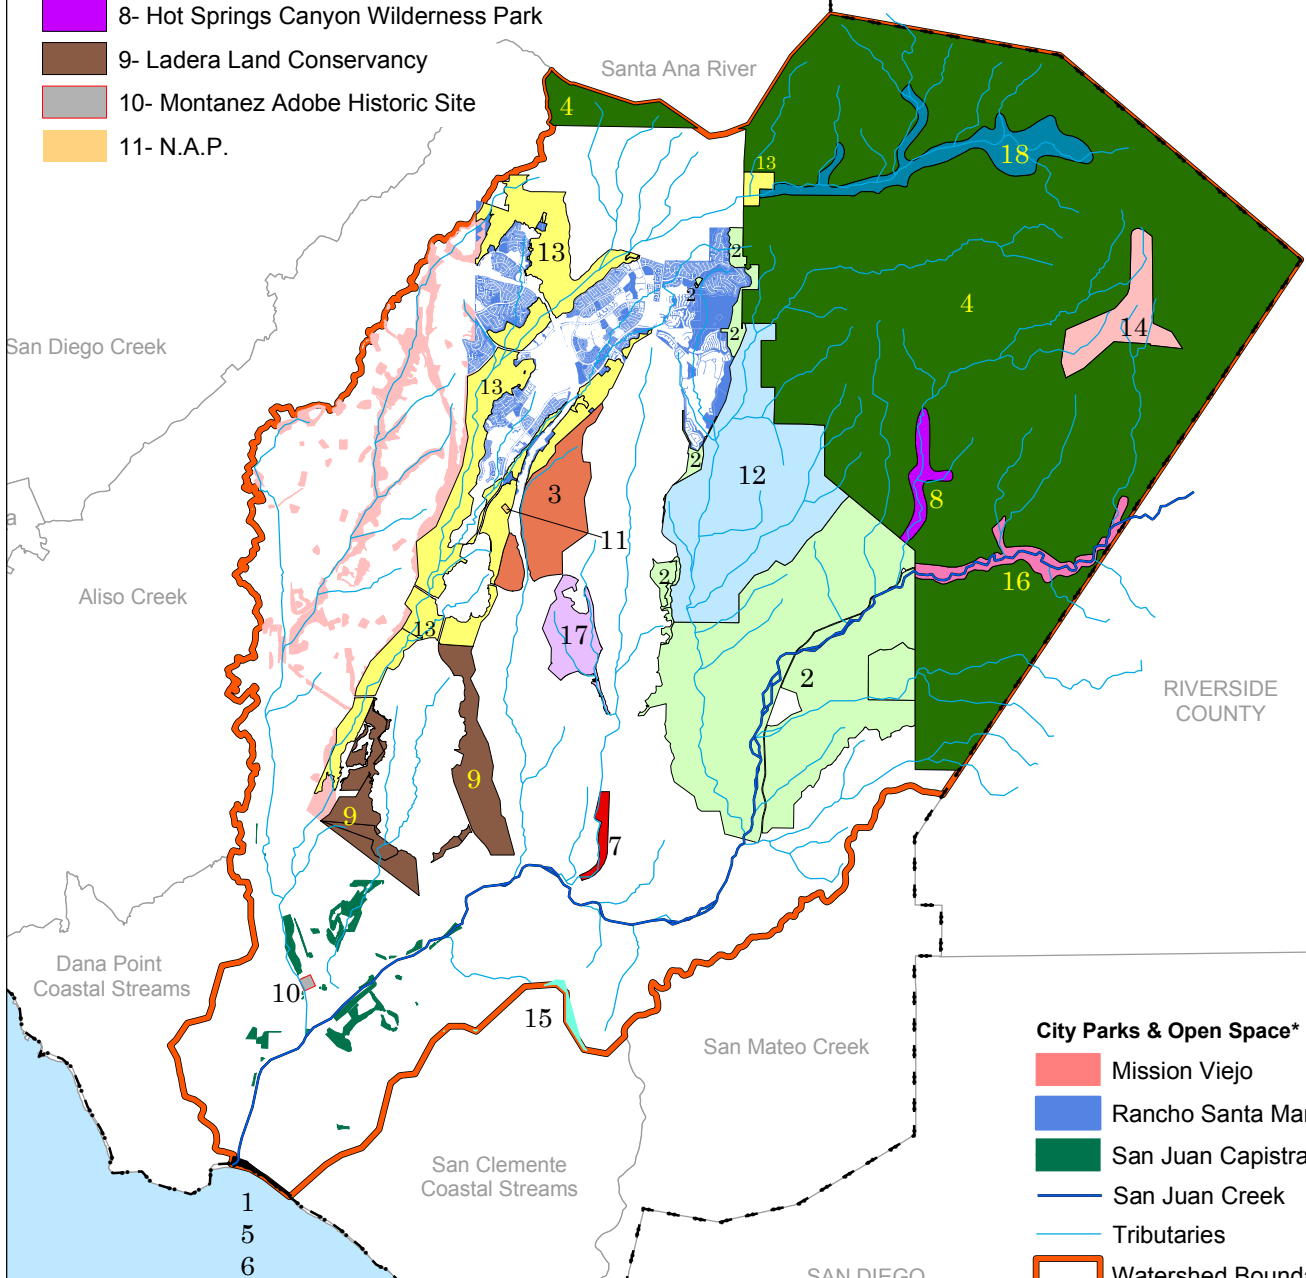

# LEGEND

## Regional Parks

- 1- Capistrano Beach Park
- 2- Caspers Wilderness Park
- 3- Chiquita Canyon Conservation Area
- 4- Cleveland National Forest
- 5- Doheny Beach Harbor Marine Life Refuge
- 6- Doheny State Beach
- 7- Gobernadora Ecological Restoration Area
- 8- Hot Springs Canyon Wilderness Park
- 9- Ladera Land Conservancy
- 10- Montanez Adobe Historic Site
- 11- N.A.P.
- 12- National Audubon Starr Ranch Sanctuary
- 13- O'Neill Regional Park
- 14- Potrero Los Pinos Regional Park
- 15- Prima Deshecha Landfill
- 16- San Juan Canyon Wilderness Park
- 17- Thomas Riley Wilderness Park
- 18- Upper Trabuco Canyon Wilderness Park

### City Parks & Open Space\*

- Mission Viejo
- Rancho Santa Margarita
- San Juan Capistrano
- San Juan Creek
- Tributaries
- Watershed Boundary
- County Line

\* City parks and open space within the Cities of San Clemente, Dana Point, Laguna Niguel and Laguna Hills are not shown.

Figure D-2d Parks & Open Space  
San Juan Creek Watershed